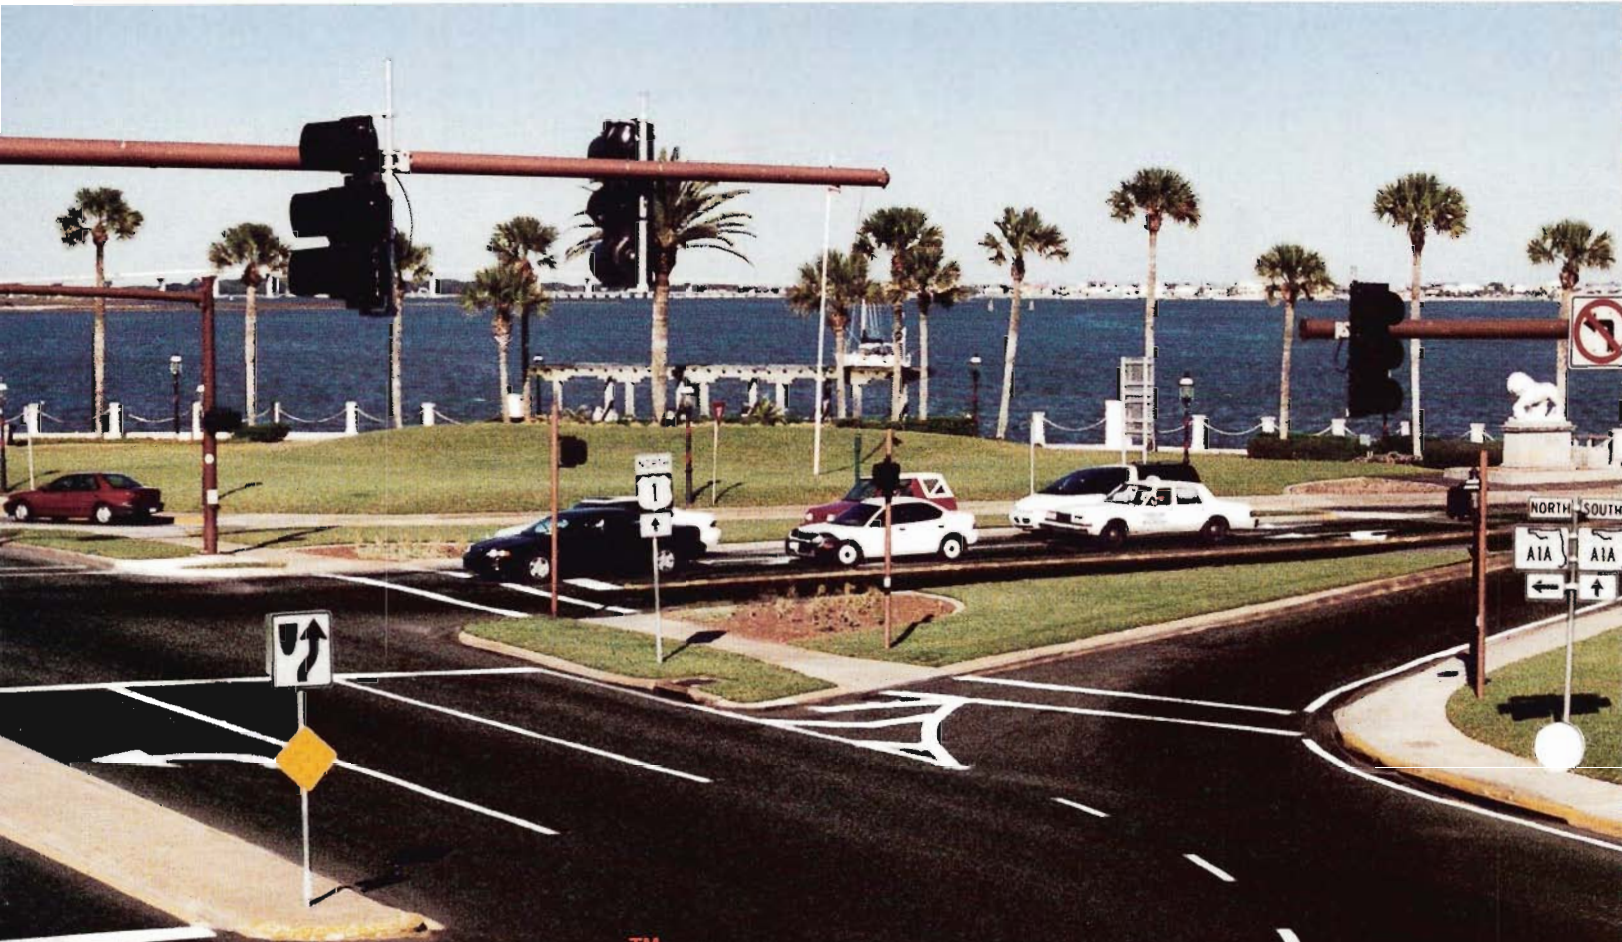

FLAMETAPE™

The E
V

FLAMETAPE™

■ Available in White, Black and Colors ■ Highly Reflective, For Night Safety ■ Fuses to Pavement using Propane Torch ■ Very Durable – Long Lasting ■ Plyable – Available in Rolls or Flat Sheets Lines and Symbols ■ Skid Resistant – Non-Slip ■ Can be Applied During Cold and Hot Weather

Mark and pre-heat surface.

Apply Flametape™

Easy, Durable and Fast Way To Mark Roads Virtually Without any Major Equipment

MANY SPECIALTY PRODUCTS:

- Marker Pads/Adhesive
- Wet Reflective Flametape (type WR)

USED ON:

- Asphalt
- Concrete
- Roadway
- Intersections
- Parking Lots
- Runways

Heat surface and edges of material

Finished product