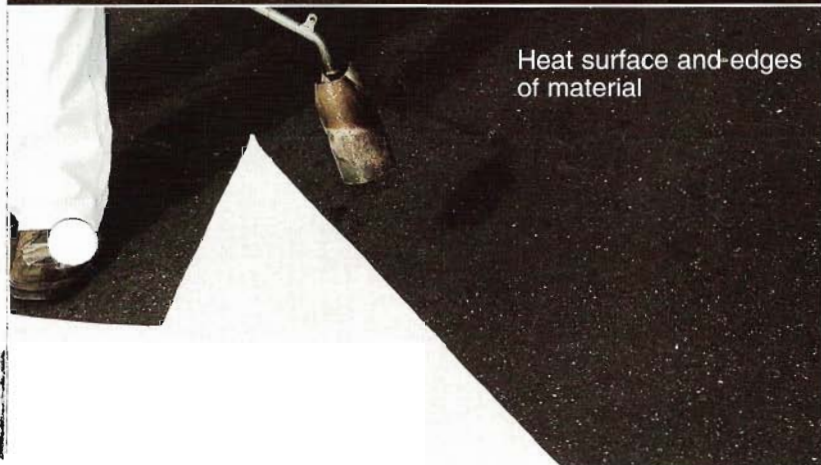

FLAMETAPE™

The E
V

FLAMETAPE™

■ Available in White, Black and Colors ■ Highly Reflective, For Night Safety ■ Fuses to Pavement using Propane Torch ■ Very Durable – Long Lasting ■ Plyable – Available in Rolls or Flat Sheets
Lines and Symbols ■ Skid Resistant – Non-Slip ■ Can be Applied During Cold and Hot Weather

Mark and pre-heat surface.

Apply Flametape™

Easy, Durable and Fast Way To Mark Roads Virtually Without any Major Equipment

MANY SPECIALTY PRODUCTS:

- Marker Pads/Adhesive
- Wet Reflective Flametape (type WR)

USED ON:

- Asphalt
- Concrete
- Roadway
- Intersections
- Parking Lots
- Runways

Heat surface and edges of material

Finished product