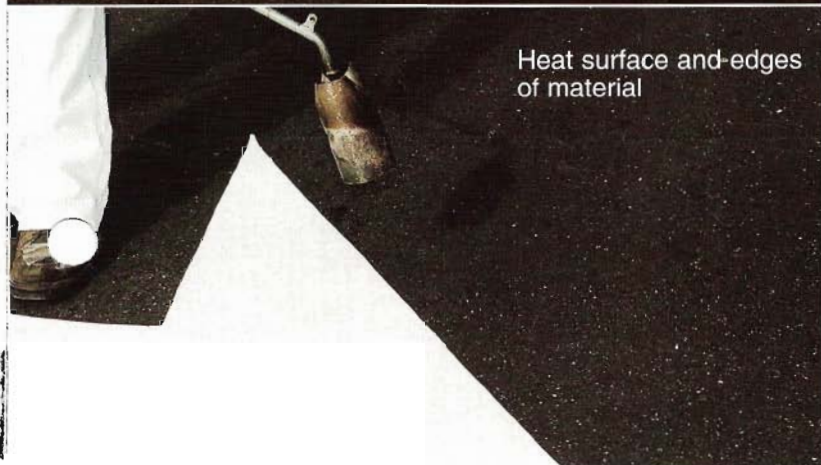

FLAMETAPE™

The E
V

FLAMETAPE™

■ Available in White, Black and Colors ■ Highly Reflective, For Night Safety ■ Fuses to Pavement using Propane Torch ■ Very Durable – Long Lasting ■ Plyable – Available in Rolls or Flat Sheets Lines and Symbols ■ Skid Resistant – Non-Slip ■ Can be Applied During Cold and Hot Weather

Mark and pre-heat surface.

Apply Flametape™

Easy, Durable and Fast Way To Mark Roads Virtually Without any Major Equipment

MANY SPECIALTY PRODUCTS:

- Marker Pads/Adhesive
- Wet Reflective Flametape (type WR)

USED ON:

- Asphalt
- Concrete
- Roadway
- Intersections
- Parking Lots
- Runways

Heat surface and edges of material

Finished product